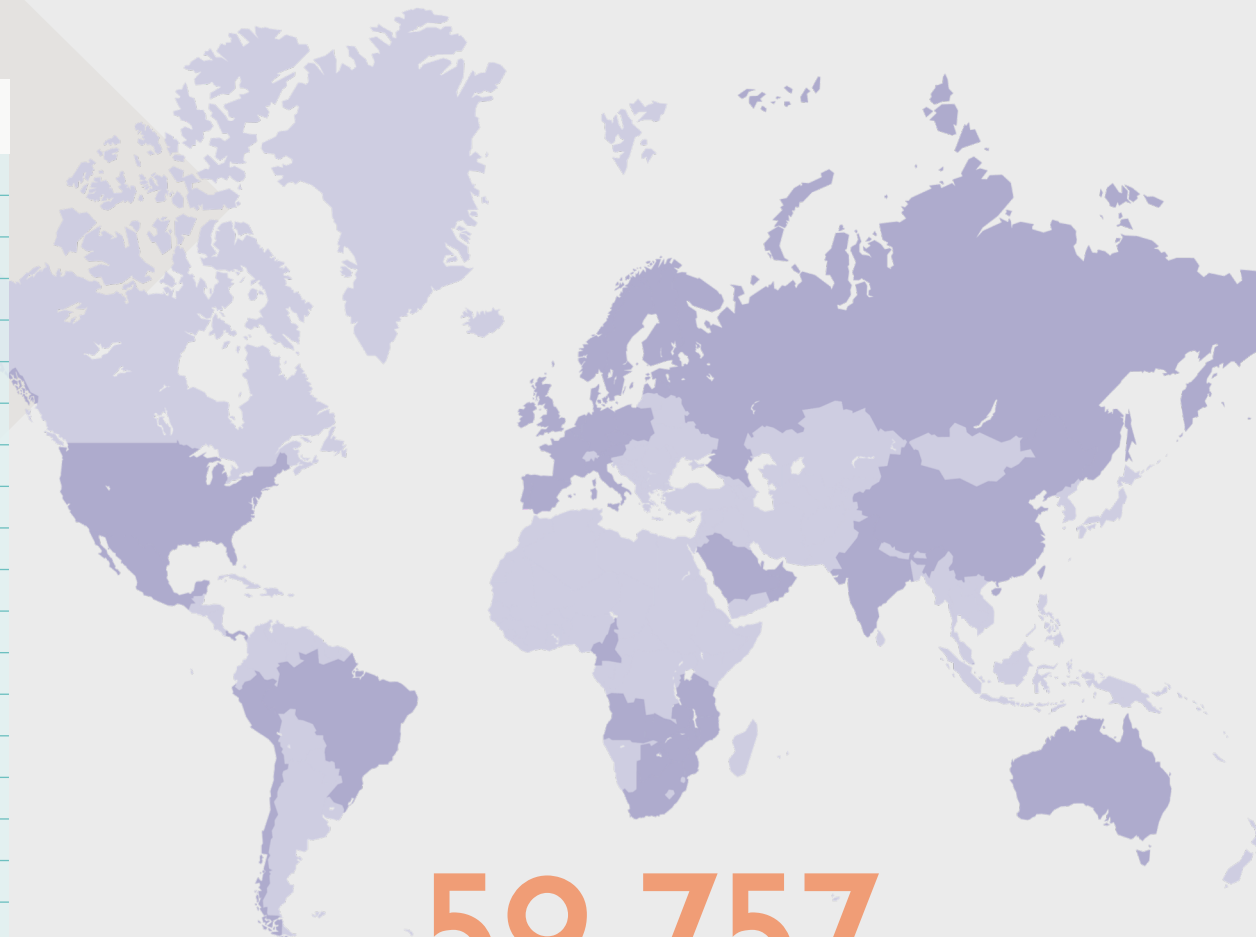

ROADSIDE EUROPEAN DOMINATION

Hamburg, Germany
Converse

Large Format

A presence in
43 of the **Top 50**
European cities
through either

Street Furniture

Principal Street Furniture operator
in **36** of the **Top 50 European cities**
including:

- London
- Madrid
- Vienna
- Budapest
- Berlin
- Paris
- Hamburg
- Milan

DIGITAL PRESENCE

Chicago, USA
FOX 32

59,757

Digital Advertising
Screens

Street Furniture

2,198 Advertising Screens
17 Countries

Large Format

510 Advertising Screens
19 Countries

Shopping Malls

2,425 Advertising Screens*
16 Countries

Transport

48,286 Advertising Screens
15 Countries

Airports

6,338 Advertising Screens
27 Countries

* Includes 500 advertising screens in Supermarkets

DIGITAL PRESENCE

	☎	🏪	📺	🚊	✈		☎	🏪	📺	🚊	✈
Angola			•		•	Netherlands	•				
Australia	•			•		Norway		•	•	•	
Austria			•	•		Oman					•
Belgium	•	•		•	•	Panama	•	•	•		•
Botswana	•					Peru		•		•	•
Brazil	•				•	Poland					•
Chile			•			Portugal	•	•			•
China*	•			•	•	Qatar		•			
Czech Rep.				•	•	ROI		•	•		
Denmark	•	•		•		Russia	•		•		•
Estonia			•			Saudi Arabia					•
Finland	•	•		•		Singapore		•			•
France	•	•	•		•	South Africa	•		•	•	
Germany	•		•	•	•	Spain		•	•	•	•
India					•	Sweden	•	•			
Italy	•			•	•	Tanzania			•		•
Latvia					•	UAE			•		•
Luxembourg					•	UK	•	•	•	•	•
Malawi					•	USA		•	•	•	•
Mexico		•	•			Zambia			•		•
Mozambique					•	Zimbabwe			•		